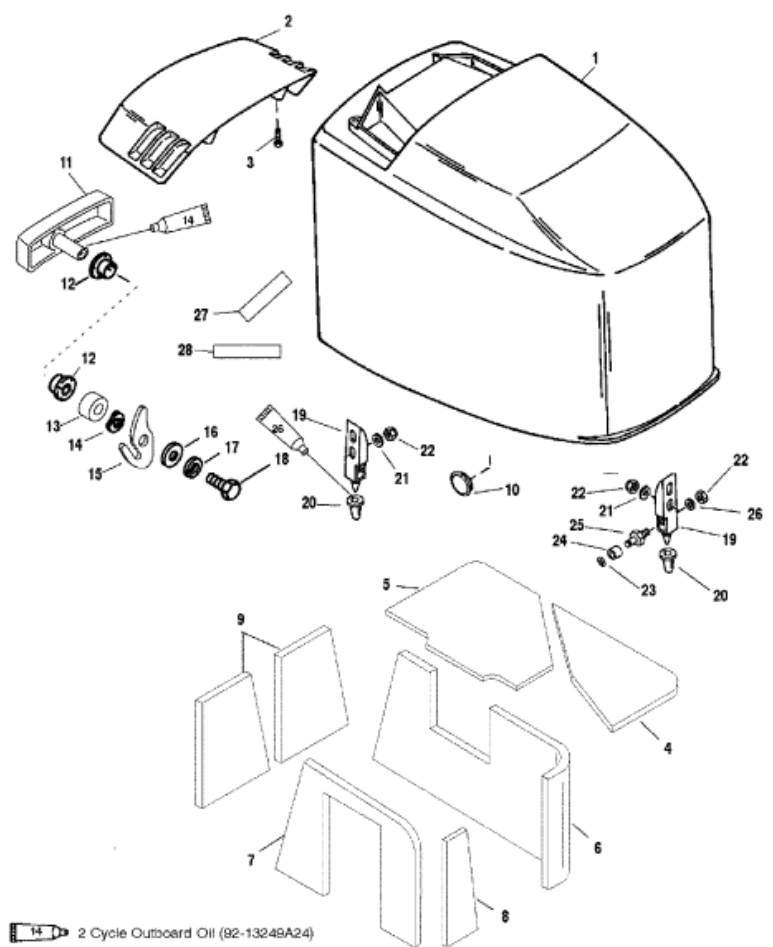

Parts List						
Ref	Class	Part	Description	Qty	Comment	Footnote
1	4021	852552T 3	TOP COWL ASSEMBLY	1	(BLACK)	
1	4021	852552T 4	TOP COWL ASSEMBLY	1	(SILVER)	
2		821256T 1	AIR INLET	1	(BLACK)	
2		821256F 2	AIR INLET	1	(SILVER)	
3	10	821300 16	SCREW, (M6 x 16)	4		
4		854607A 1	SOUND BLANKET KIT	1		
5		NSS	Not Sold Separate, Sound Blan	1		
6		NSS	Not Sold Separate, Sound Blan	1		
7		NSS	Not Sold Separate, Sound Blan	1		
8		NSS	Not Sold Separate, Sound Blan	1		
9		NSS	Not Sold Separate, Sound Blan	2		
10	19	823865	C&P PLUG	2		
11		831207A14	HANDLE	1	(BLACK)	
11		831207A 4	HANDLE	1	(SILVER)	
12	23	812707	BUSHING	2		
13	23	831214	SPACER	1		
14	13	12134	WAVE WASHER	1		
15		F481777	CAM	1		
16	12	40023 16	WASHER	1		
17	13	26392	LOCKWASHER, (.250)	1		
18	10	28635	SCREW, (.250-20 x .620)	1		
19		821249M 2	FRONT BRACKET	3		
20		815477	LATCH BUMPER	3		
21	12	29245	WASHER	6		
22	11	40026 4	NUT, (M6 x 1)	7		
23	53	823795 1	RING, Retaining	1		
24		815263	ROLLER	1		
25		815538 1	ROLLER PIN	1		
26	12	29245	WASHER	1		
27		NSS	Not Sold Separate, Decal-Counter f	1		
28		NSS	Not Sold Separate, Decal-Break In	1		

14 2 Cycle Outboard Oil (92-1324BA24)  
 25 Cyanacrylate Adhesive (Purchase Locally)